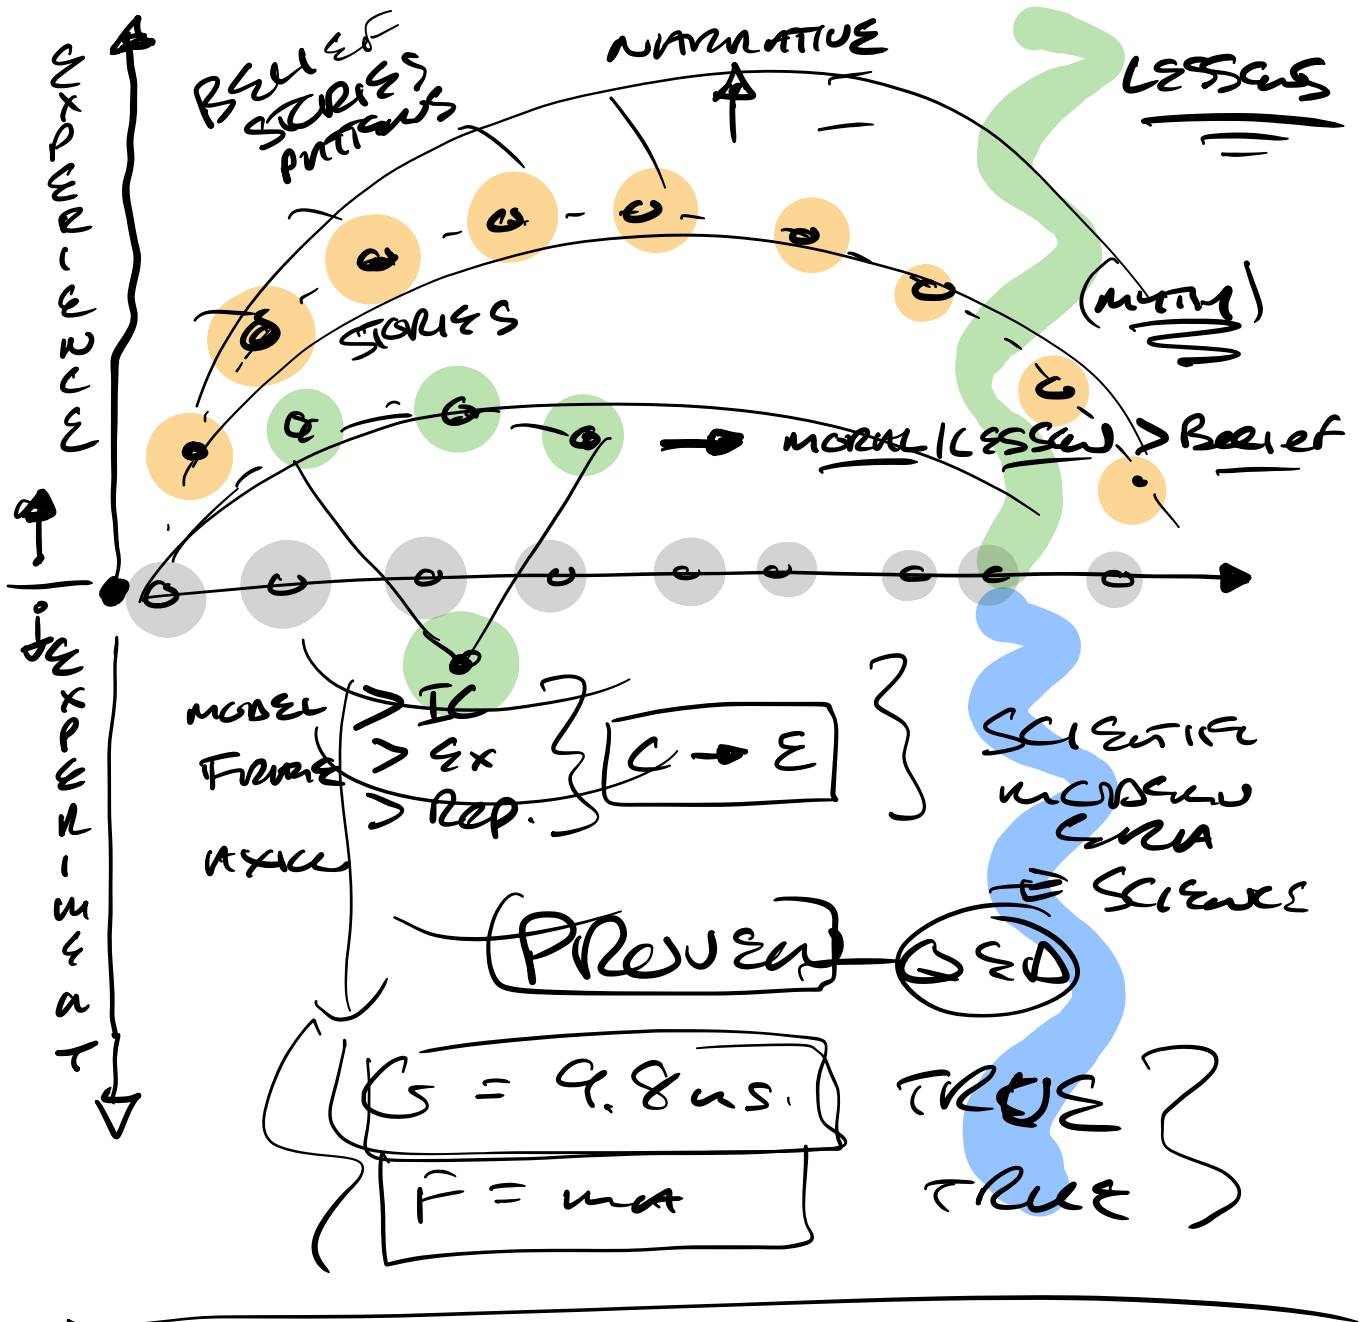

# SCRIBBLES

from the Basement

*with Tony O'Driscoll*

TRUTH & MEANING.

---

A series of green wavy lines at the bottom of the page, possibly representing a signature or a decorative element.

TRUTH

NARRATIVE

MEMORIES

BELIEF

$G = 9.8 \times 9.8$