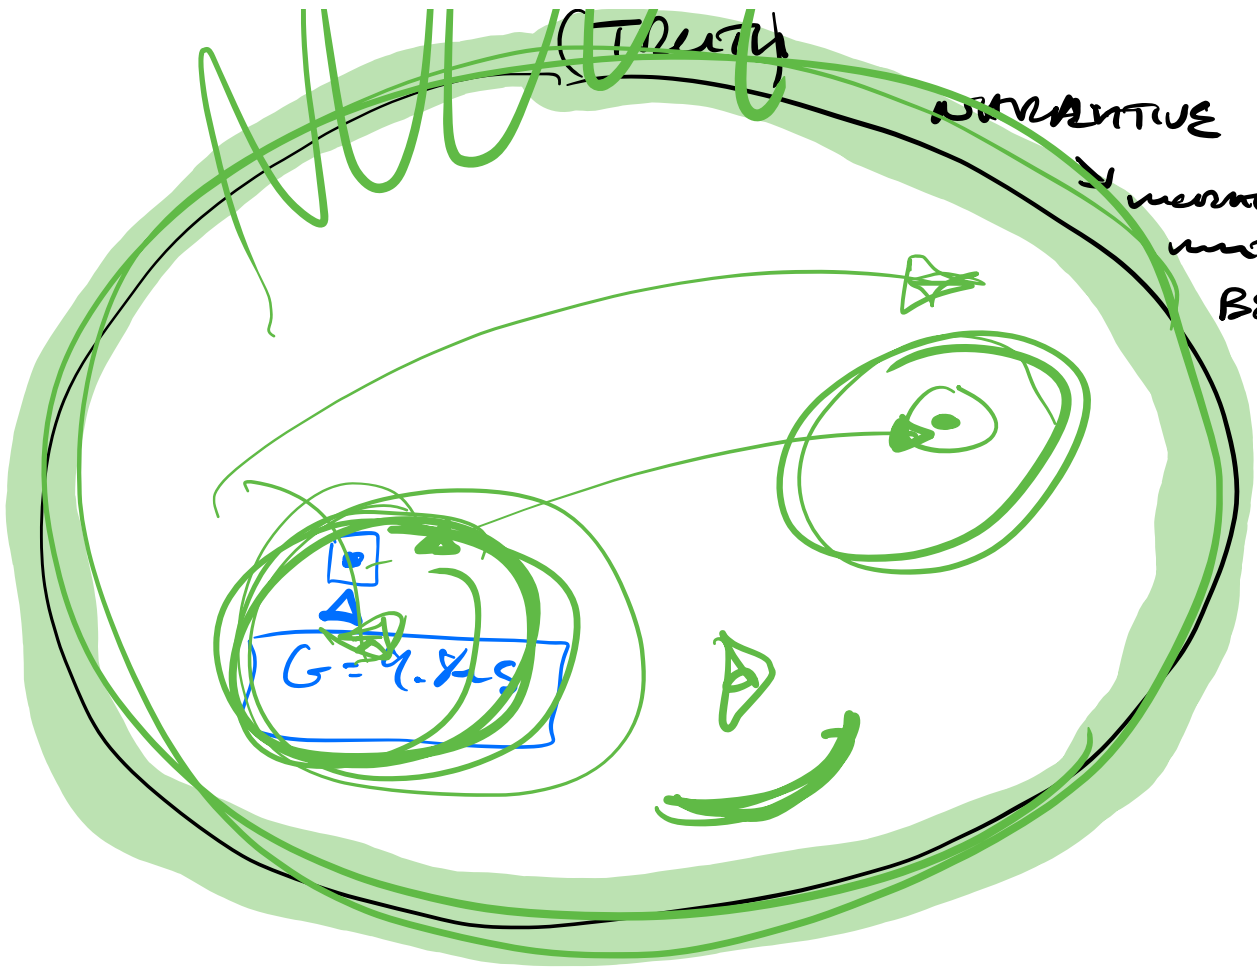

# SCRIBBLES

from the Basement

*with Tony O'Driscoll*

TRUTH & MEANING.

---

A series of green wavy lines at the bottom of the page, possibly representing a signature or a decorative element.

TRUTH

NARRATIVE

MEMORIES

BELIEF

$G = 9.8 \times 9.8$